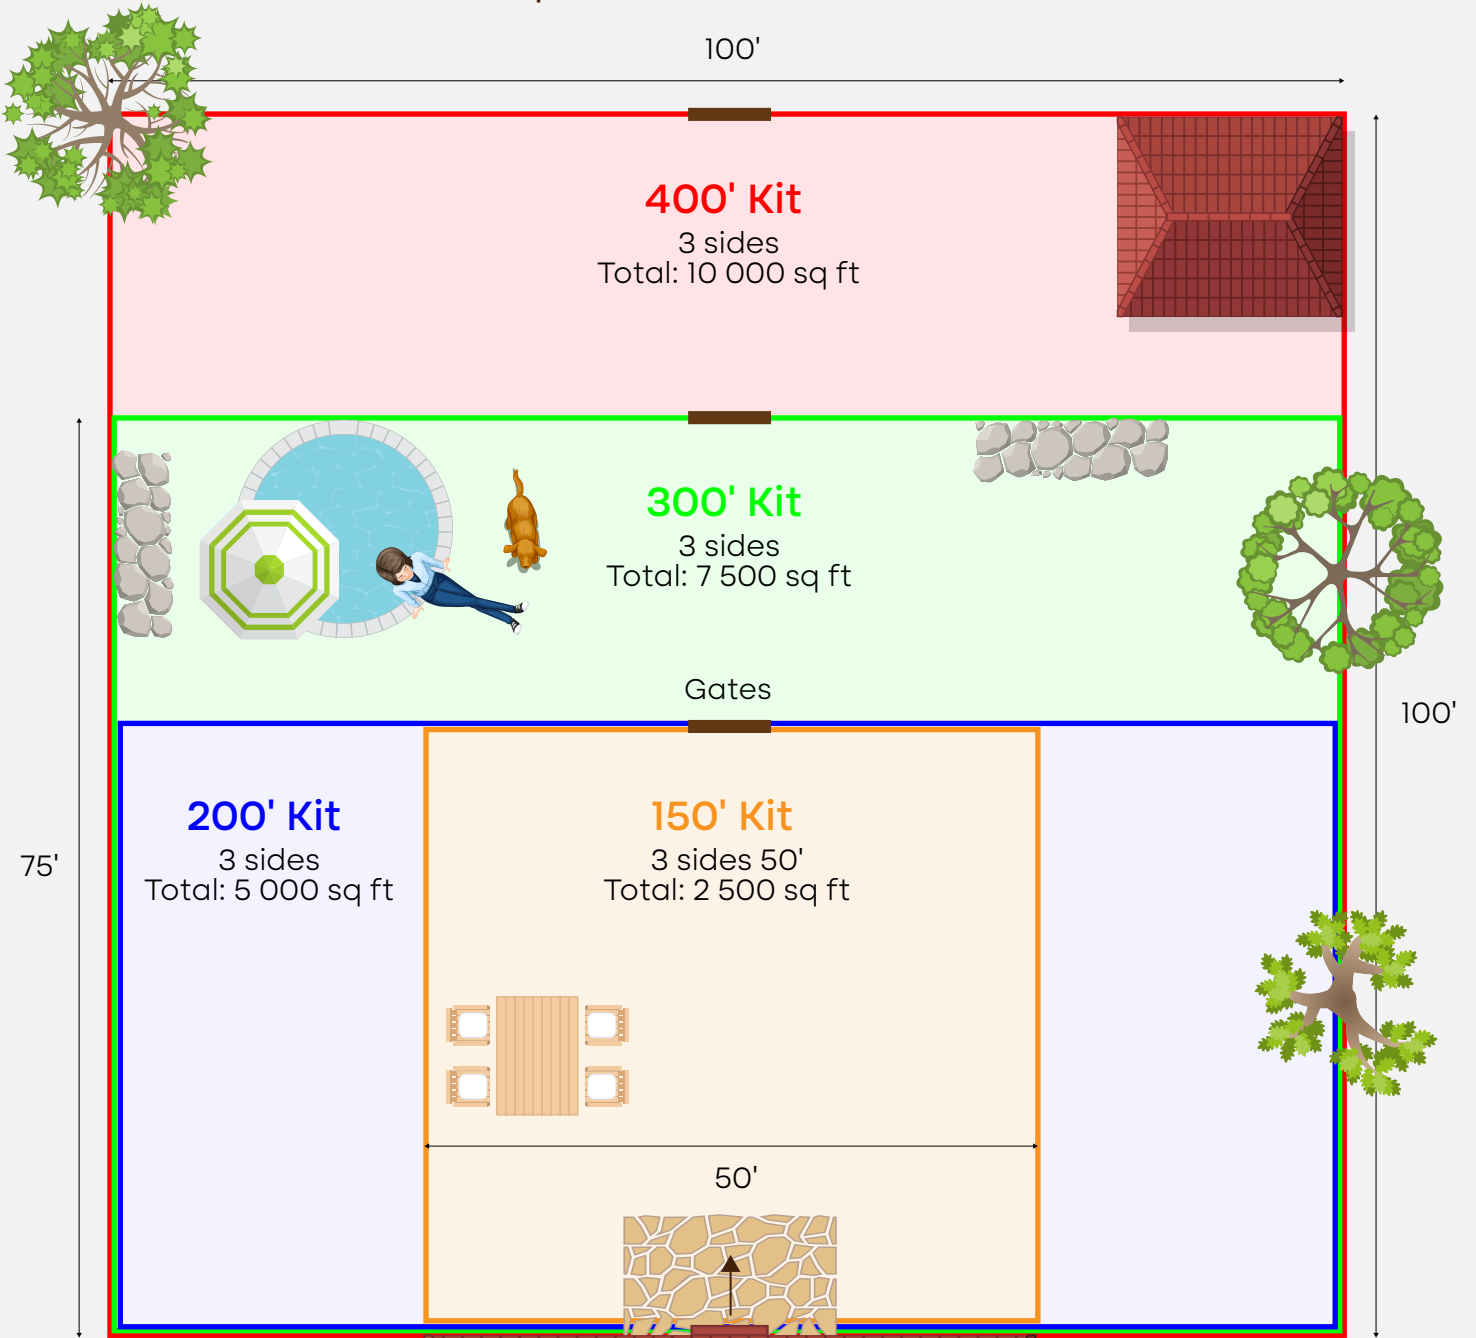

NON-ELECTRIC DOG FENCES

Pet Playgrounds manufacturers physical non-electric DIY dog fence kits and offers optional installation services nationwide.

We have been engineering and successfully selling to all 48 states and Canada for 10 years!