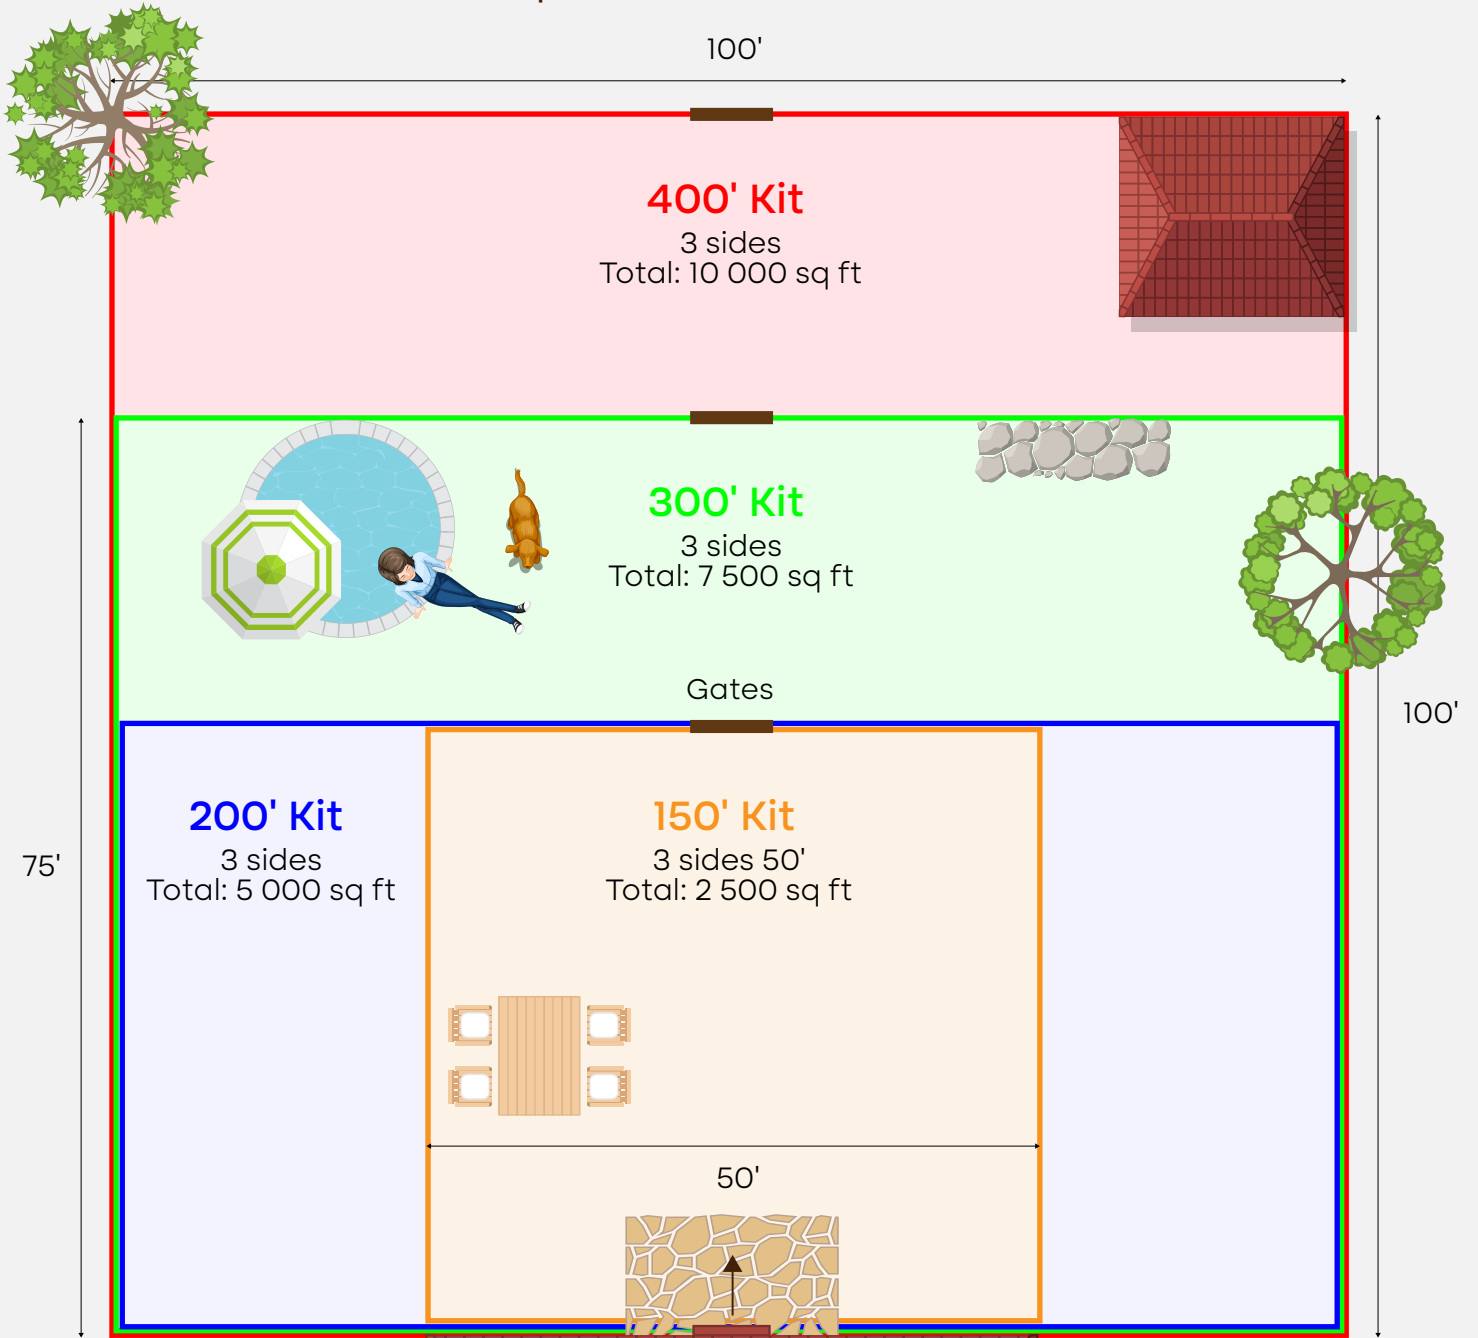

NON-ELECTRIC DOG FENCES

Pet Playgrounds manufacturers physical non-electric DIY dog fence kits and offers optional installation services nationwide.

We have been engineering and successfully selling to all 48 states and Canada for 10 years!