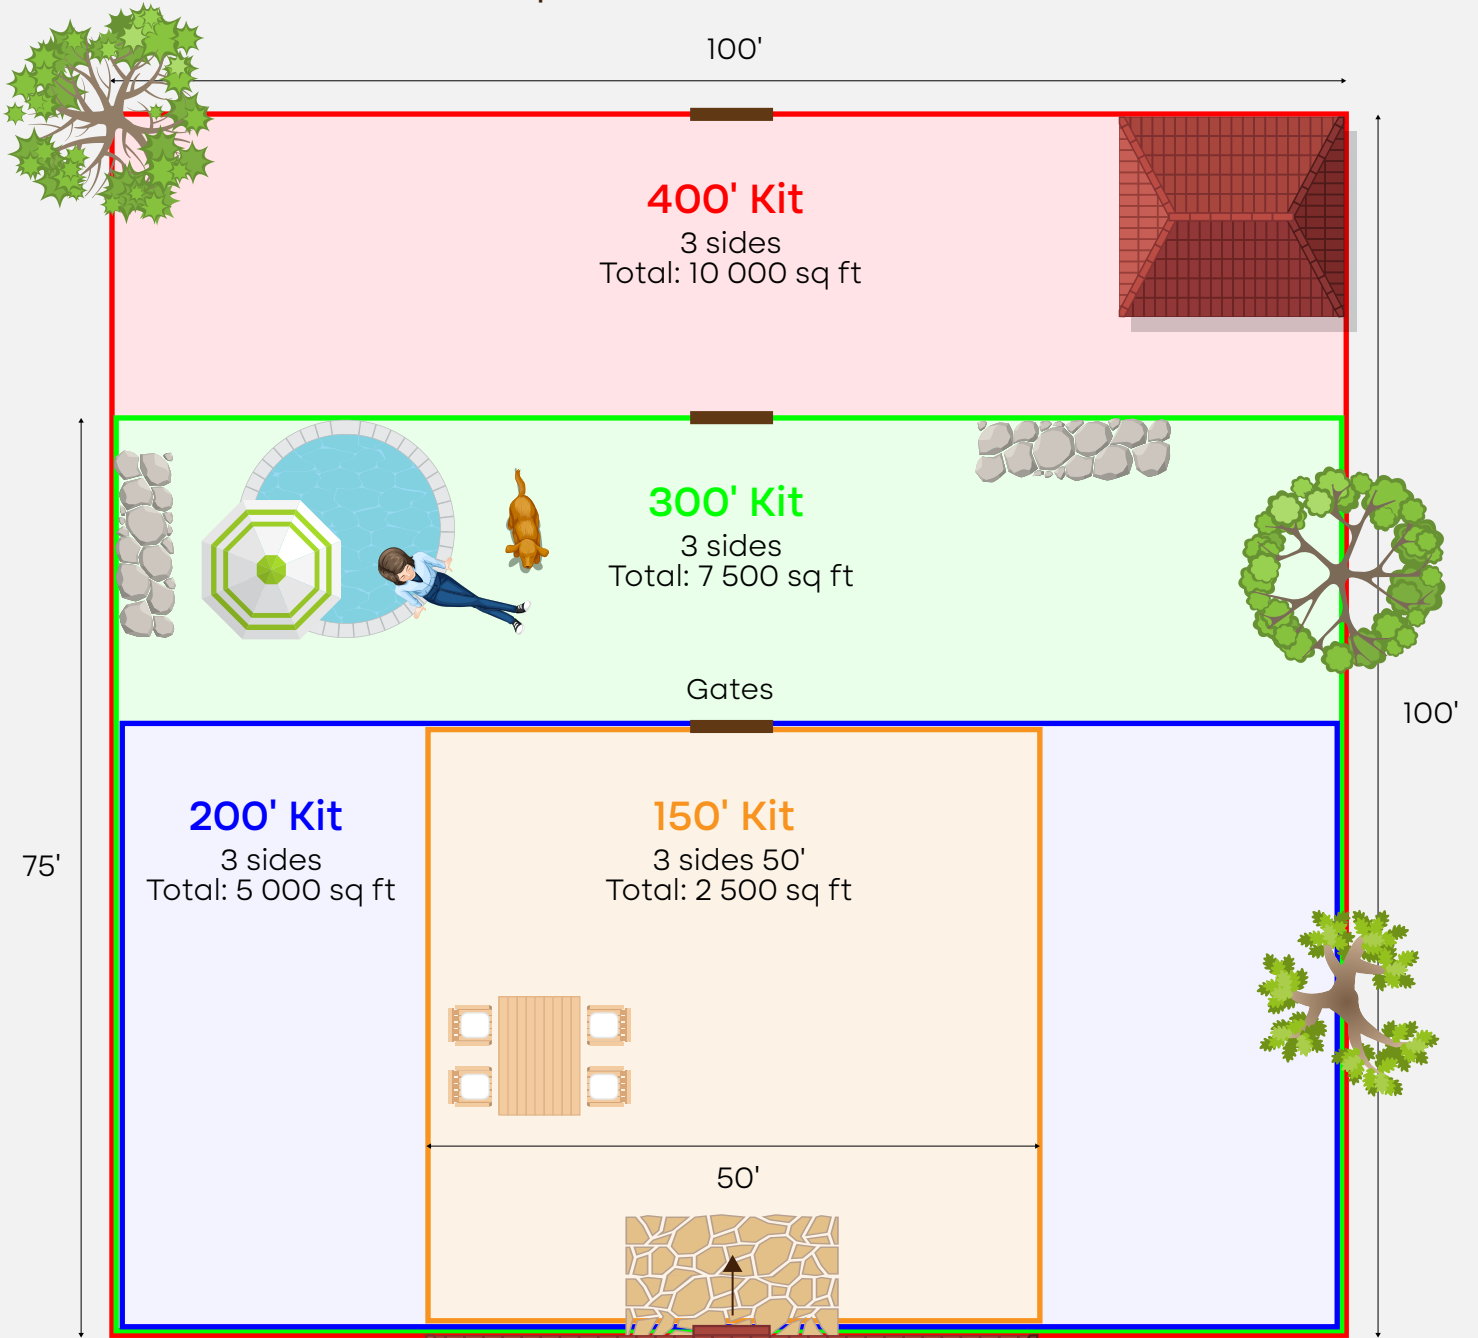

NON-ELECTRIC DOG FENCES

Pet Playgrounds manufacturers physical non-electric DIY dog fence kits and offers optional installation services nationwide.

We have been engineering and successfully selling to all 48 states and Canada for 10 years!